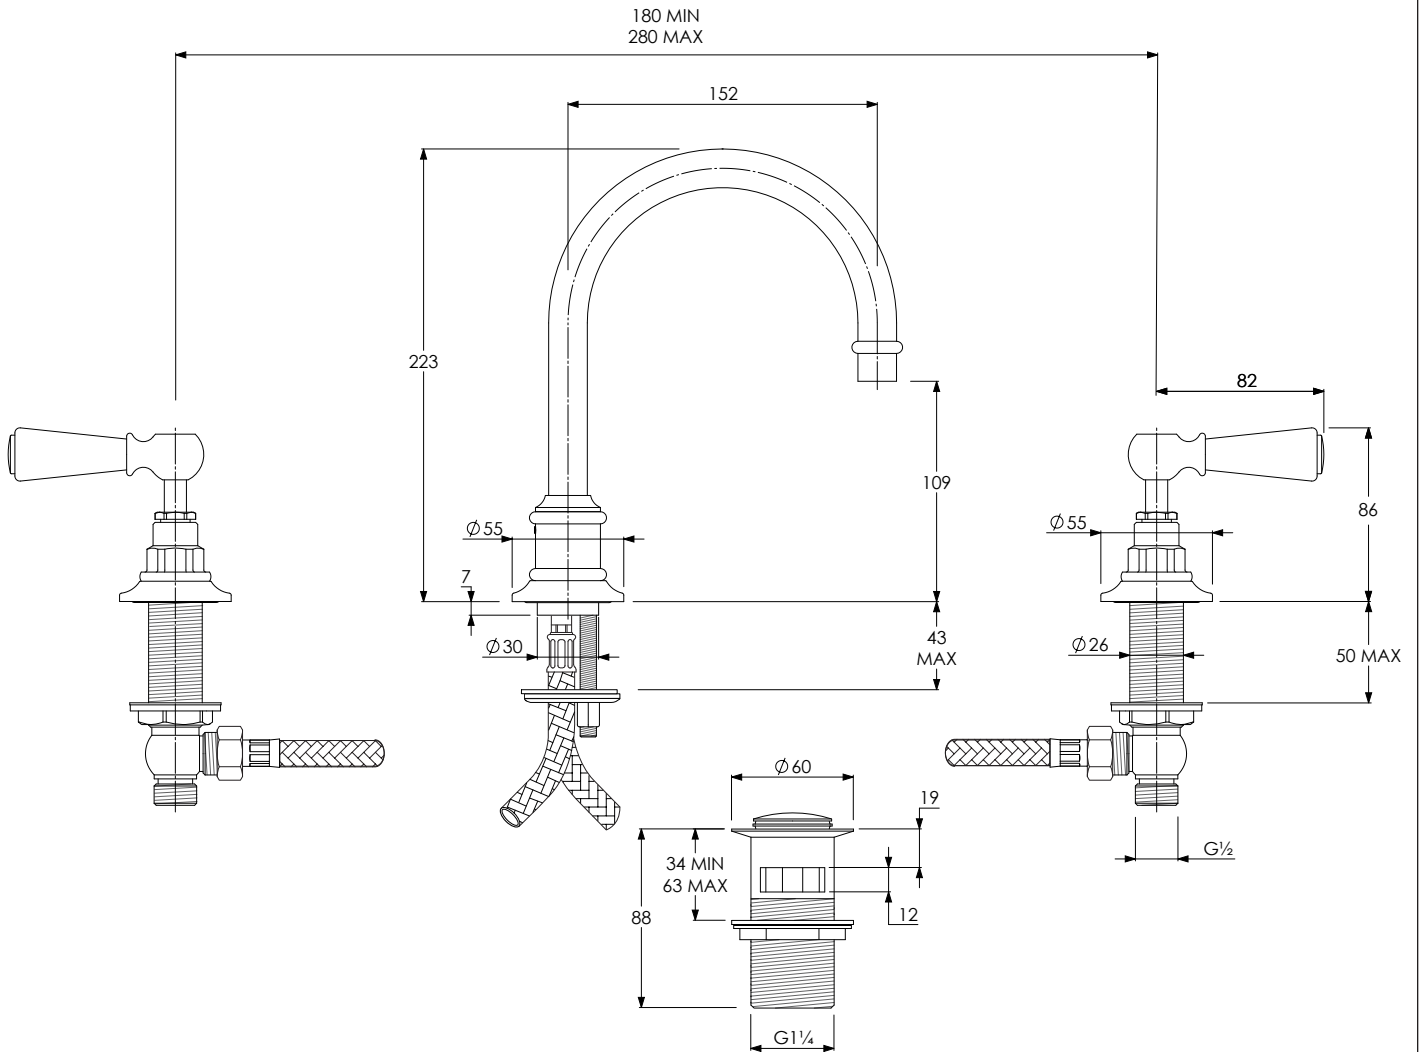

LEFROY BROOKS

IBROC HOUSE ESSEX ROAD
HODDESDON HERTS EN11 0QS UK
T: +44 (0)1992 708 316 F: +44 (0)1992 708 317

BL1230

CLASSIC TUBULAR BASIN MIXER WITH BLACK
LEVERS AND CLICK-UP WASTE

DIMENSIONAL DATA SHEET

DATE: 18/10/2024

REVISION: B

COPYRIGHT © LBIP LTD. ALL RIGHTS RESERVED

DIMENSIONS IN MILLIMETRES

WHILST EVERY EFFORT IS MADE TO ENSURE THE ACCURACY OF THESE DATA SHEETS THEY ARE SUBJECT TO CHANGE WITHOUT NOTICE AS PART OF THE COMPANY'S PRODUCT DEVELOPMENT PROCESS