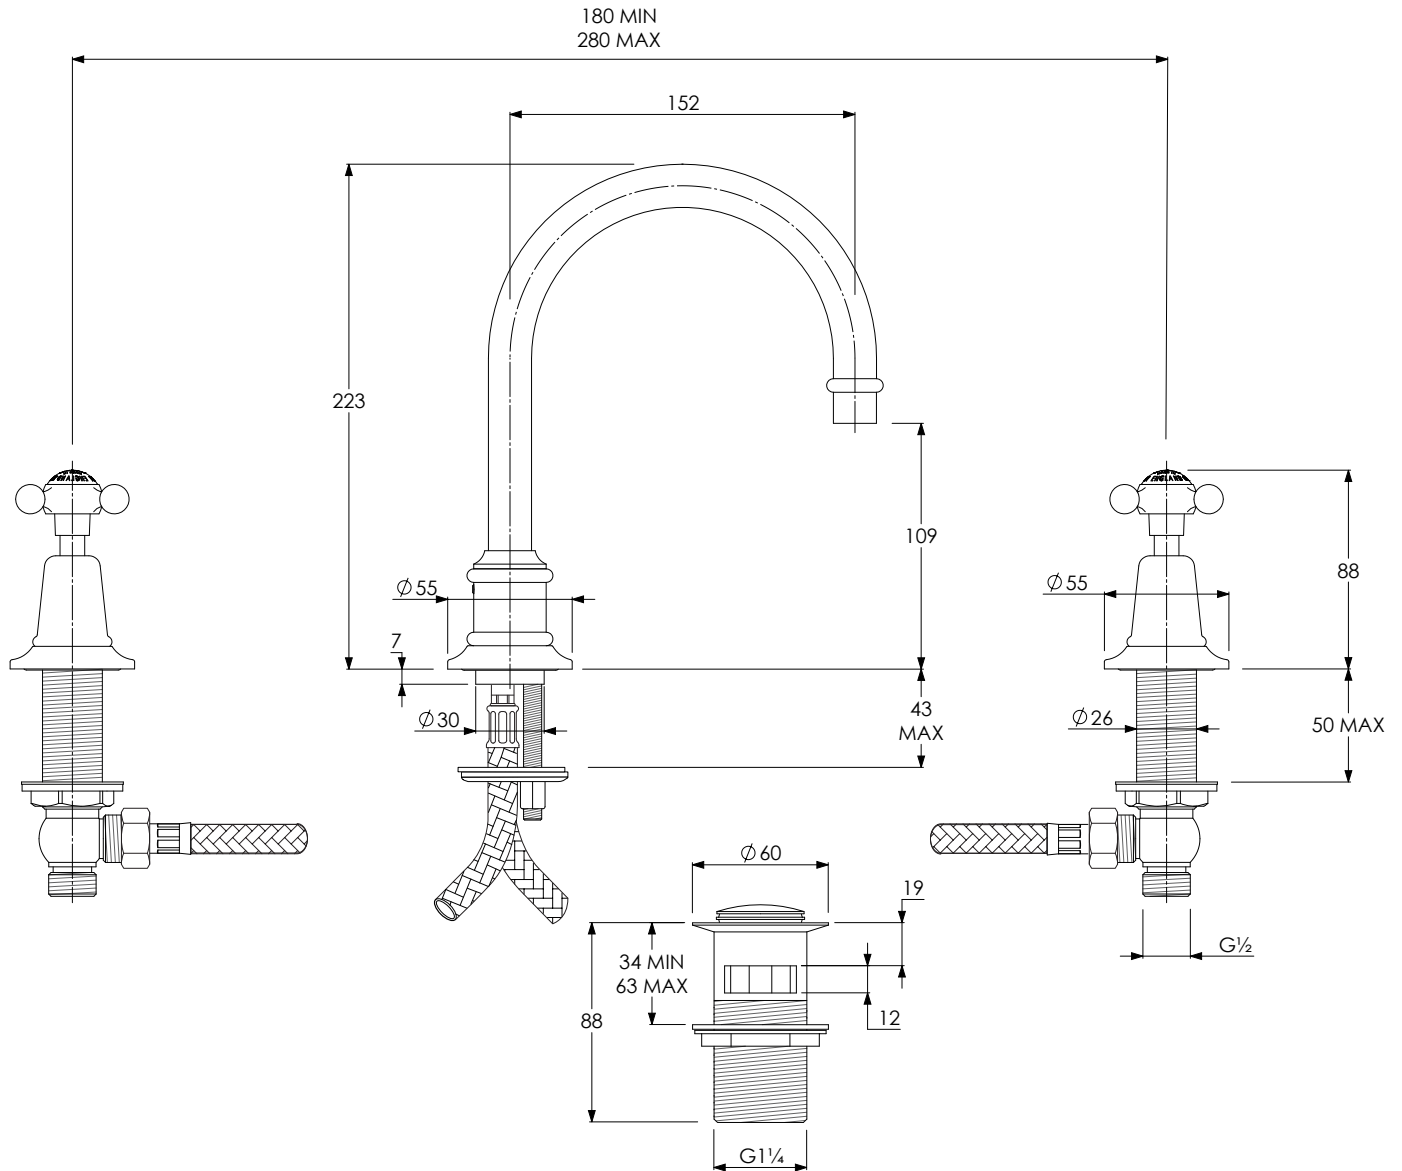

LEFROY BROOKS

IBROC HOUSE ESSEX ROAD
HODDESDON HERTS EN11 0QS UK
T: +44 (0)1992 708 316 F: +44 (0)1992 708 317

CH1230

CLASSIC TUBULAR BASIN MIXER WITH
CONNAUGHT CROSS HANDLES AND
CLICK-UP WASTE

DIMENSIONAL DATA SHEET

DATE: 18/10/2024

REVISION: B

COPYRIGHT © LBIP LTD. ALL RIGHTS RESERVED

DIMENSIONS IN MILLIMETRES

WHILST EVERY EFFORT IS MADE TO ENSURE THE ACCURACY OF THESE DATA SHEETS THEY ARE SUBJECT TO CHANGE WITHOUT NOTICE AS PART OF THE COMPANY'S PRODUCT DEVELOPMENT PROCESS