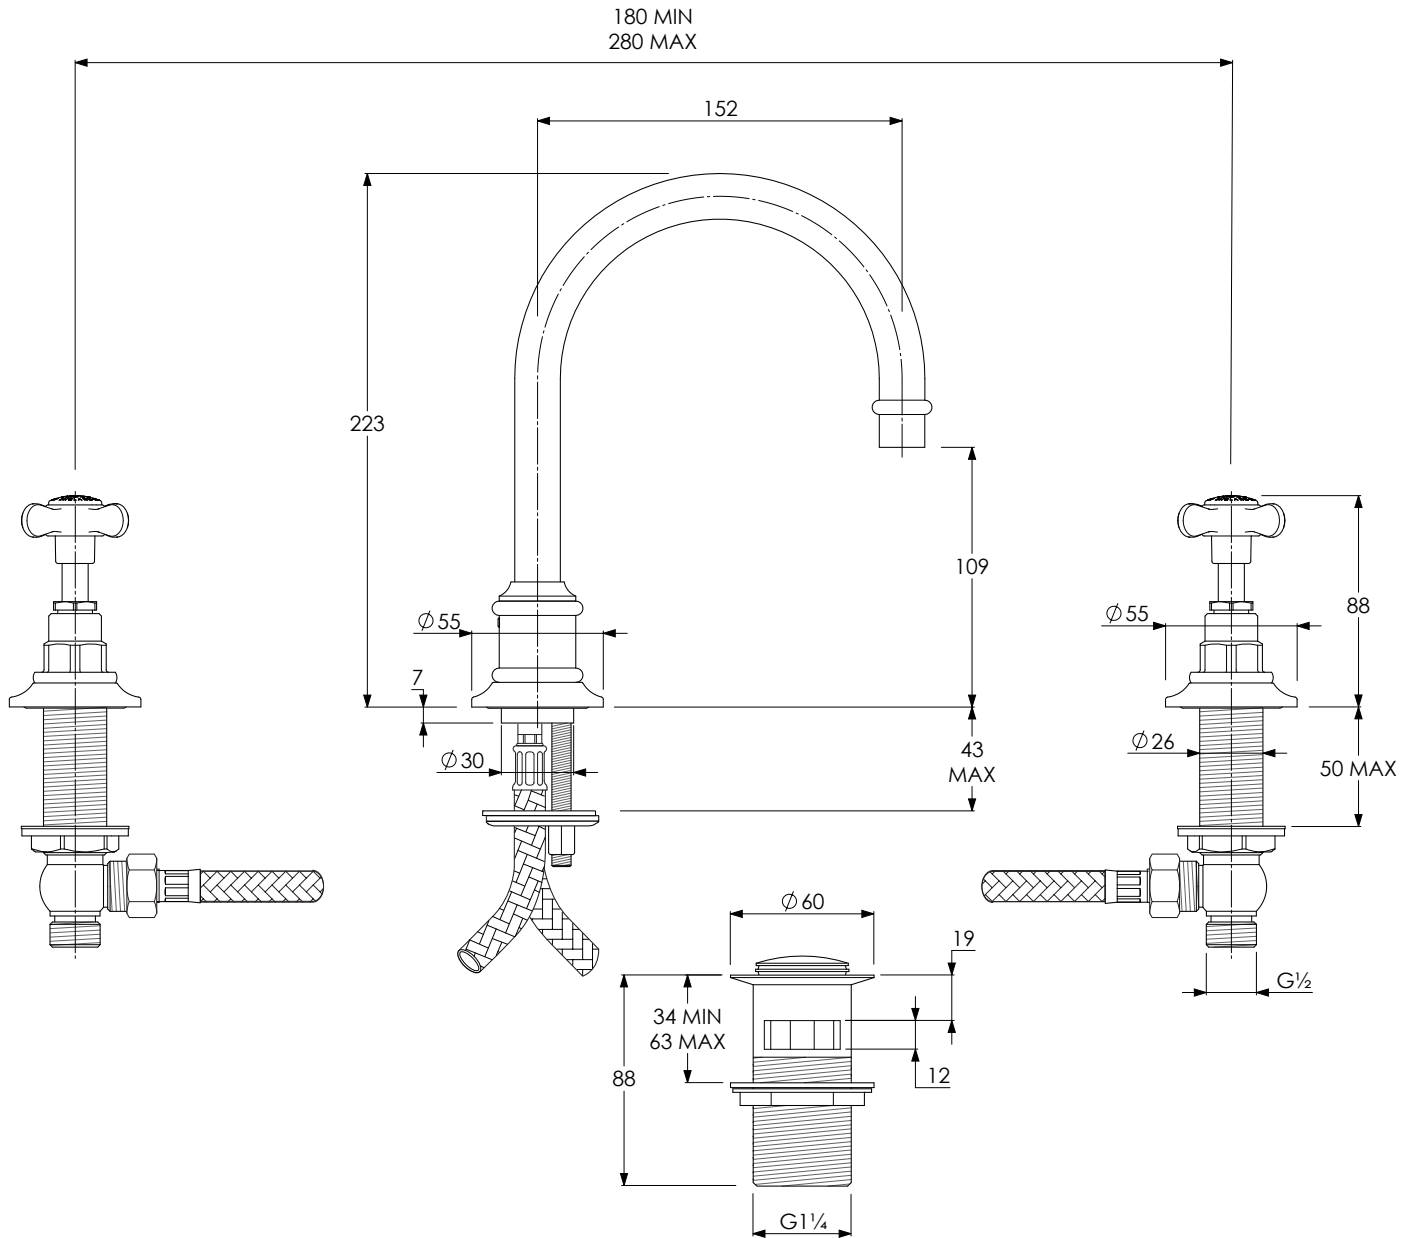

# LB1230

CLASSIC TUBULAR BASIN MIXER WITH  
CLICK-UP WASTE

DIMENSIONAL DATA SHEET

DATE: 18/10/2024

REVISION: G

COPYRIGHT © LBIP LTD. ALL RIGHTS RESERVED

DIMENSIONS IN MILLIMETRES

WHILST EVERY EFFORT IS MADE TO ENSURE THE ACCURACY OF THESE DATA SHEETS THEY ARE SUBJECT TO CHANGE WITHOUT NOTICE AS PART OF THE COMPANY'S PRODUCT DEVELOPMENT PROCESS