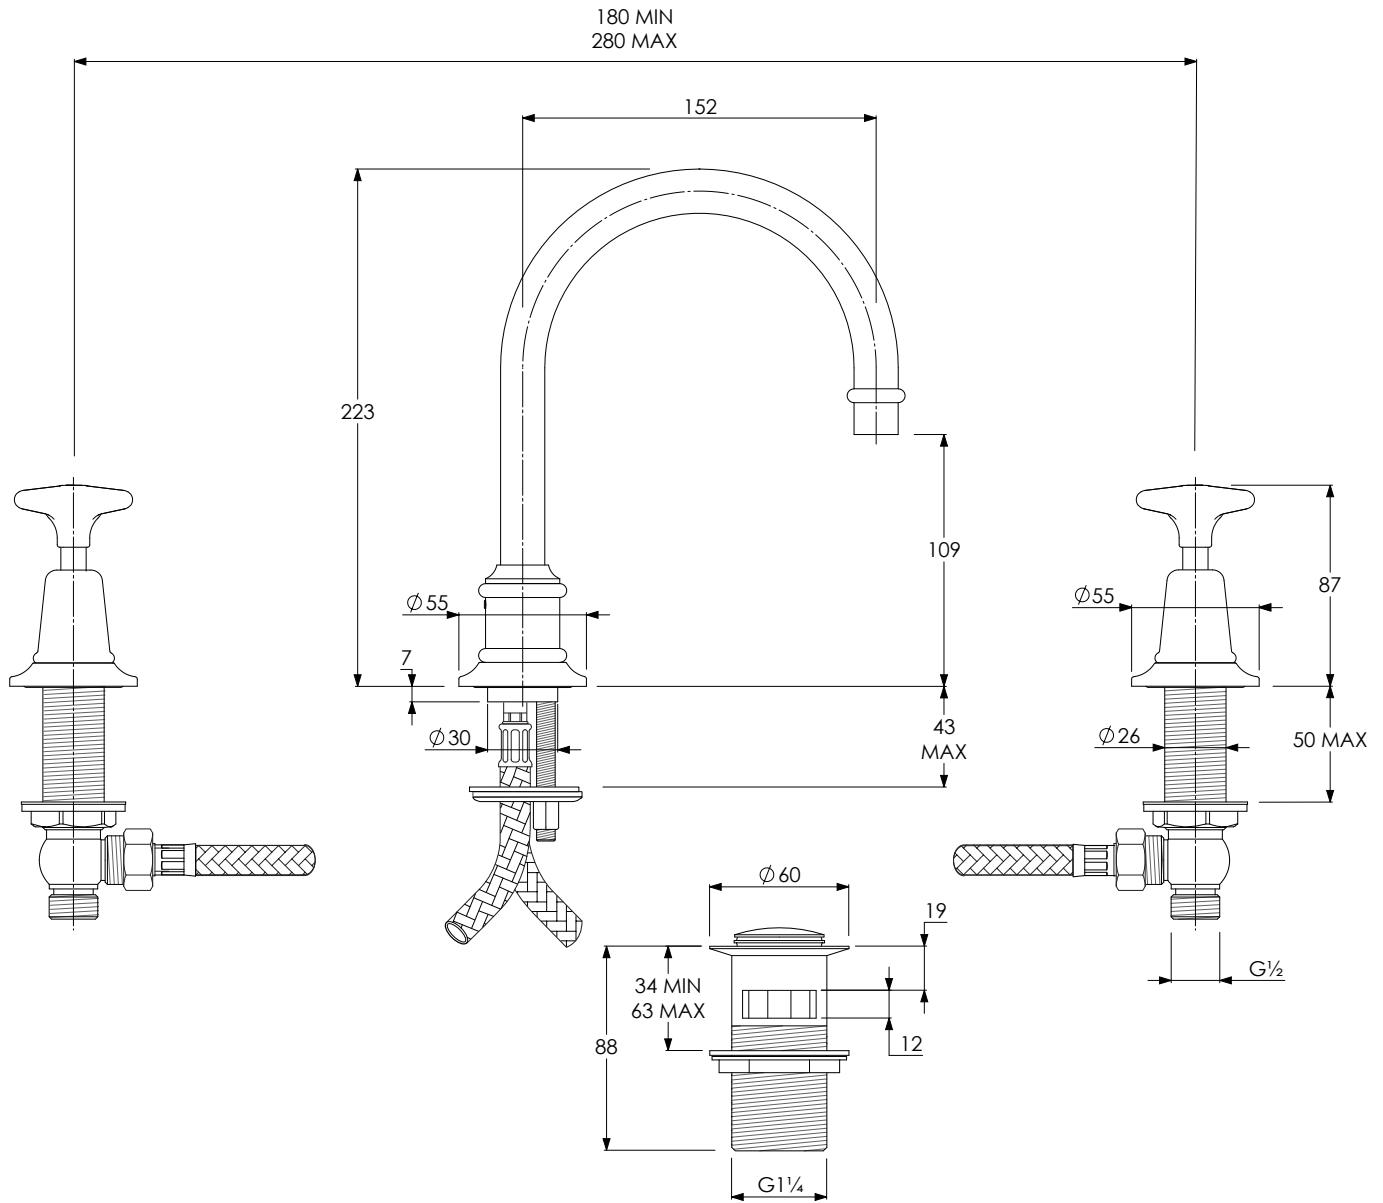

LEFROY BROOKS

IBROC HOUSE ESSEX ROAD
HODDESDON HERTS EN11 0QS UK
T: +44 (0)1992 708 316 F: +44 (0)1992 708 317

LS1230

CLASSIC TUBULAR BASIN MIXER WITH STAR
HANDLES AND CLICK-UP WASTE

DIMENSIONAL DATA SHEET

DATE: 18/10/2024

REVISION: B

COPYRIGHT © LBIP LTD. ALL RIGHTS RESERVED

DIMENSIONS IN MILLIMETRES

WHILST EVERY EFFORT IS MADE TO ENSURE THE ACCURACY OF THESE DATA SHEETS THEY ARE SUBJECT TO CHANGE WITHOUT NOTICE AS PART OF THE COMPANY'S PRODUCT DEVELOPMENT PROCESS