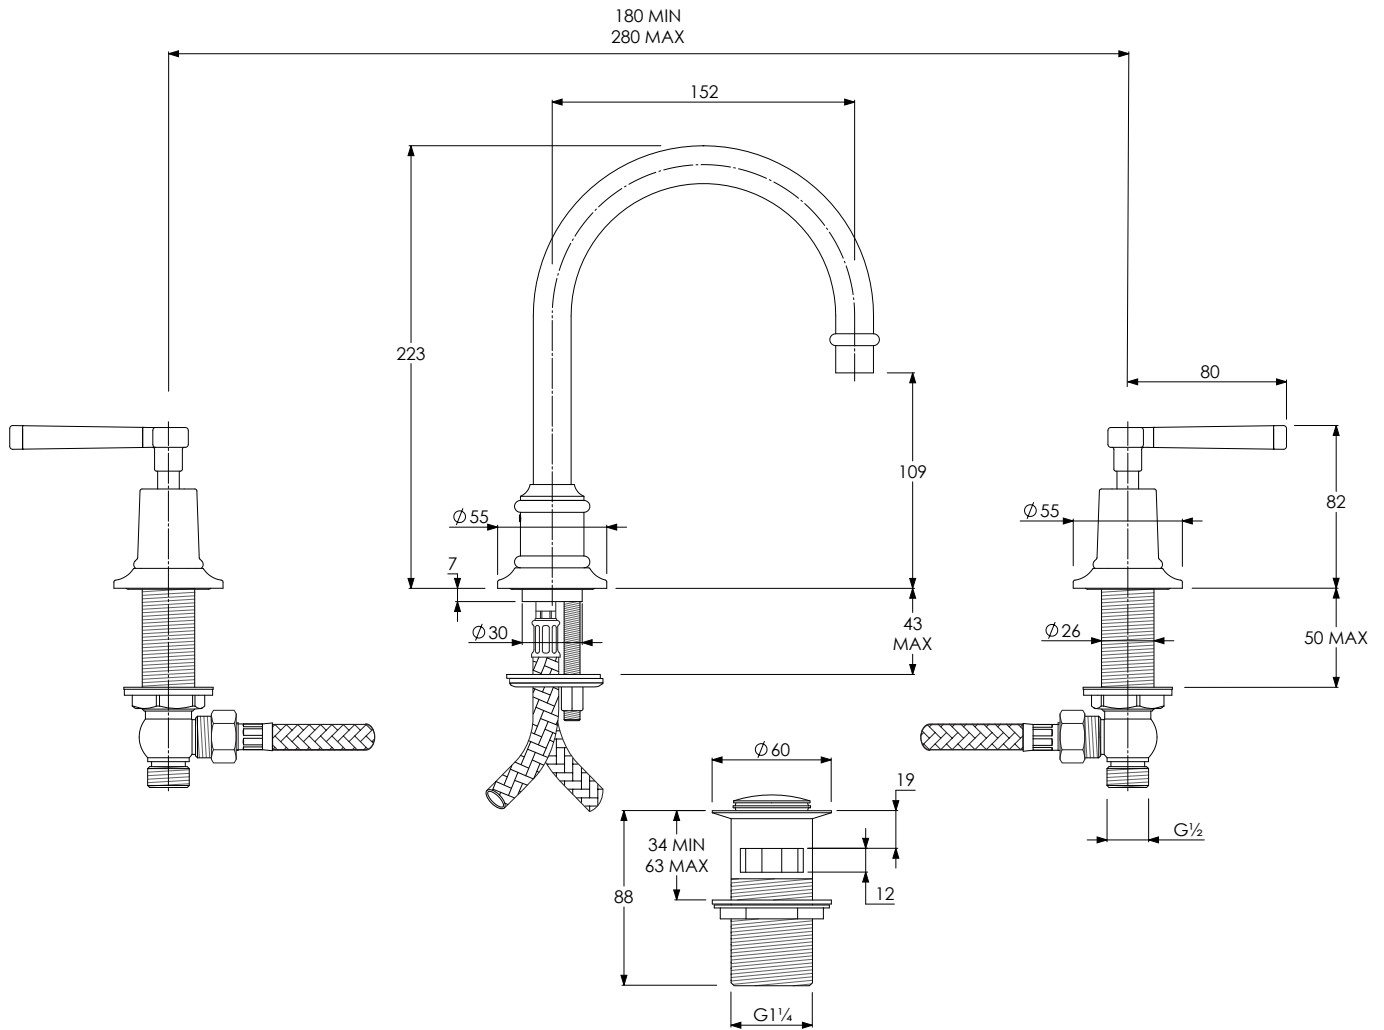

LEFROY BROOKS

IBROC HOUSE ESSEX ROAD
HODDESDON HERTS EN11 0QS UK
T: +44 (0)1992 708 316 F: +44 (0)1992 708 317

MB1230

MACKINTOSH BLACK 3 HOLE DECK MOUNTED BASIN
MIXER WITH SWIVEL SPOUT

DIMENSIONAL DATA SHEET

DATE: 18/10/2024

REVISION: B

COPYRIGHT © LBIP LTD. ALL RIGHTS RESERVED

DIMENSIONS IN MILLIMETRES

WHILST EVERY EFFORT IS MADE TO ENSURE THE ACCURACY OF THESE DATA SHEETS THEY ARE SUBJECT TO CHANGE WITHOUT NOTICE AS PART OF THE COMPANY'S PRODUCT DEVELOPMENT PROCESS