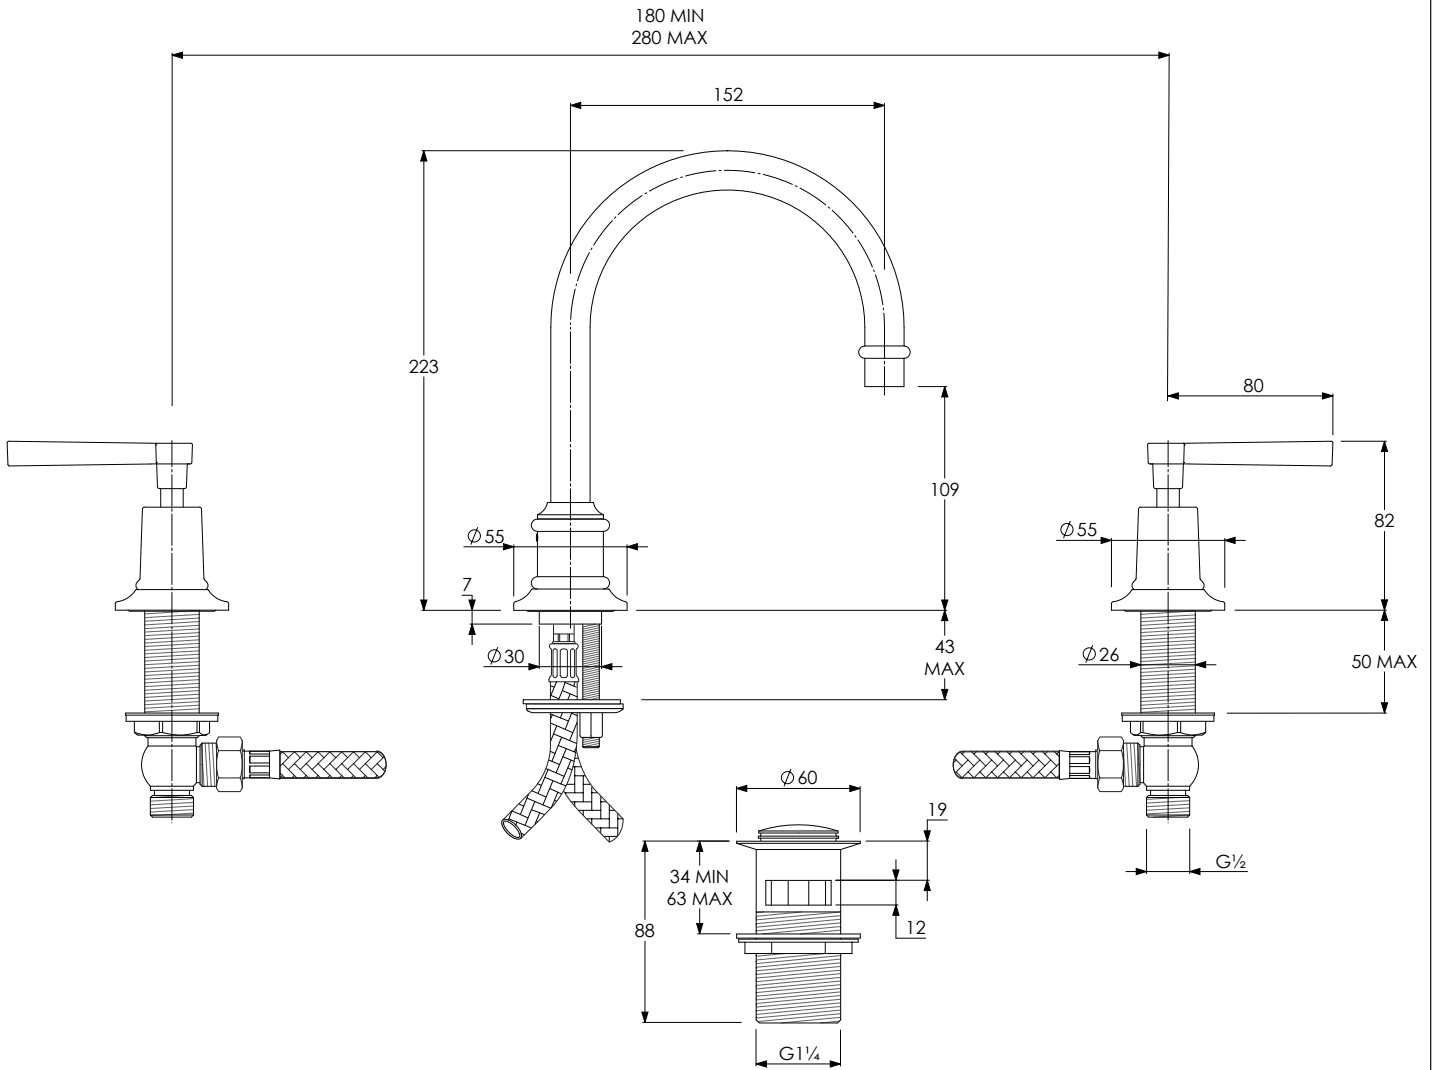

LEFROY BROOKS

IBROC HOUSE ESSEX ROAD
HODDESDON HERTS EN11 0QS UK
T: +44 (0)1992 708 316 F: +44 (0)1992 708 317

ML1230

MACKINTOSH LEVER TUBULAR BASIN MIXER
WITH CLICK-UP WASTE

DIMENSIONAL DATA SHEET

DATE: 18/10/2024

REVISION: E

COPYRIGHT © LBIP LTD. ALL RIGHTS RESERVED

DIMENSIONS IN MILLIMETRES

WHILST EVERY EFFORT IS MADE TO ENSURE THE ACCURACY OF THESE DATA SHEETS THEY ARE SUBJECT TO CHANGE WITHOUT NOTICE AS PART OF THE COMPANY'S PRODUCT DEVELOPMENT PROCESS