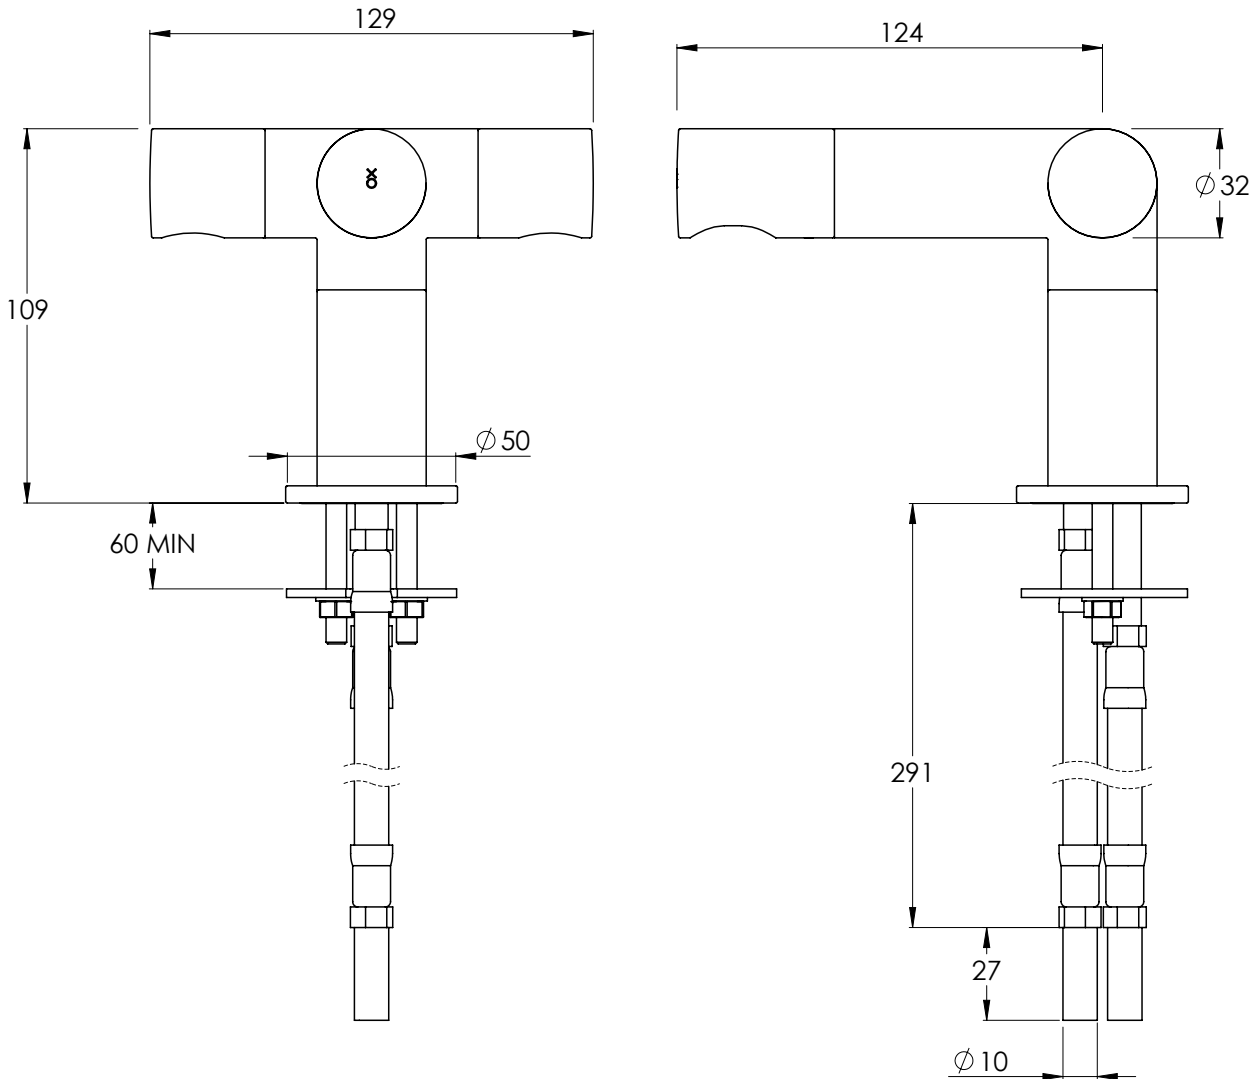

LEFROY BROOKS

IBROC HOUSE ESSEX ROAD
HODDESDON HERTS EN11 0QS UK
T: +44 (0)1992 708 316 F: +44 (0)1992 708 317

XO3000

JO BASIN MOUNTED MONO BASIN MIXER

DIMENSIONAL DATA SHEET

DATE: 04/10/2019

REVISION: B

COPYRIGHT © LBIP LTD. ALL RIGHTS RESERVED

DIMENSIONS IN MILLIMETRES

WHILST EVERY EFFORT IS MADE TO ENSURE THE ACCURACY OF THESE DATA SHEETS THEY ARE SUBJECT TO CHANGE WITHOUT NOTICE AS PART OF THE COMPANY'S PRODUCT DEVELOPMENT PROCESS