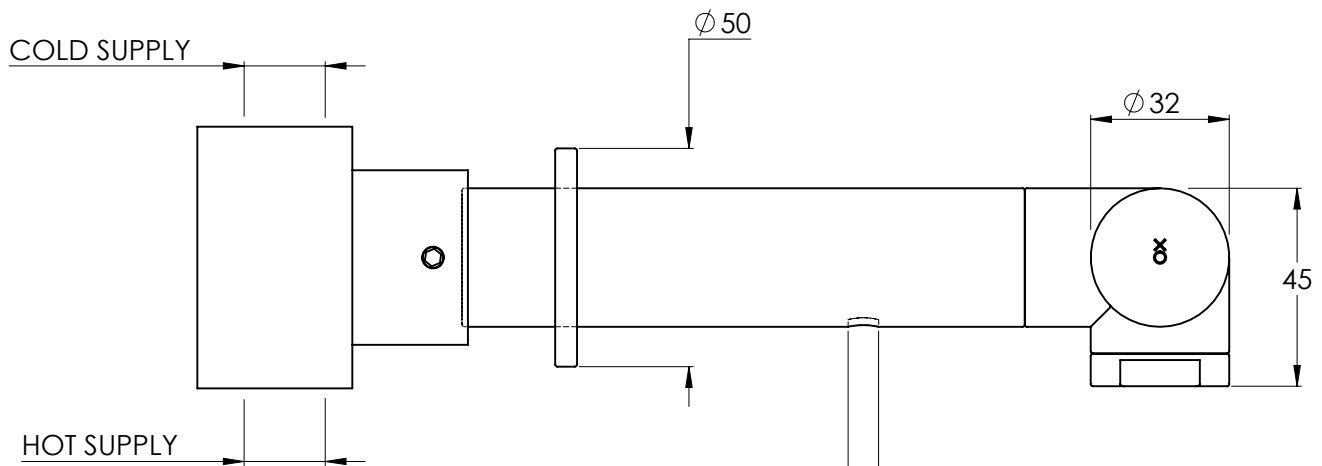

LEFROY BROOKS

IBROC HOUSE ESSEX ROAD
HODDESDON HERTS EN11 0QS UK
T: +44 (0)1992 708 316 F: +44 (0)1992 708 317

X03015

JO WALL MOUNTED MONO BASIN MIXER - SHORT REACH

DIMENSIONAL DATA SHEET

DATE: 04/10/2019

REVISION: E

AFTER TIGHTENING SET SCREW
ROTATE SLEEVE 90° TO PLACE
CLEARANCE HOLE BELOW SLEEVE

DIMENSIONS IN MILLIMETRES

COPYRIGHT © LBIP LTD. ALL RIGHTS RESERVED