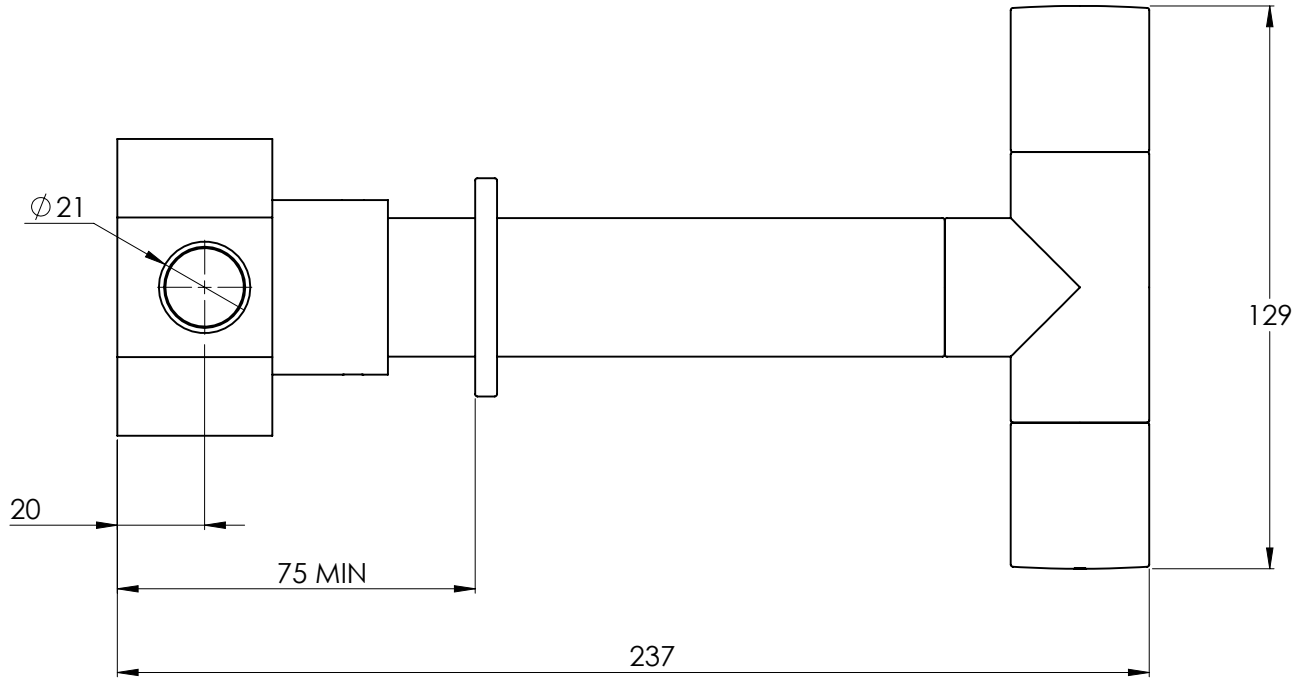

LEFROY BROOKS

IBROC HOUSE ESSEX ROAD
HODDESDON HERTS EN11 0QS UK
T: +44 (0)1992 708 316 F: +44 (0)1992 708 317

X03015

JO WALL MOUNTED MONO BASIN MIXER - SHORT REACH

DIMENSIONAL DATA SHEET

DATE: 04/10/2019

REVISION: E

AFTER TIGHTENING SET SCREW
ROTATE SLEEVE 90° TO PLACE
CLEARANCE HOLE BELOW SLEEVE

DIMENSIONS IN MILLIMETRES

COPYRIGHT © LBIP LTD. ALL RIGHTS RESERVED