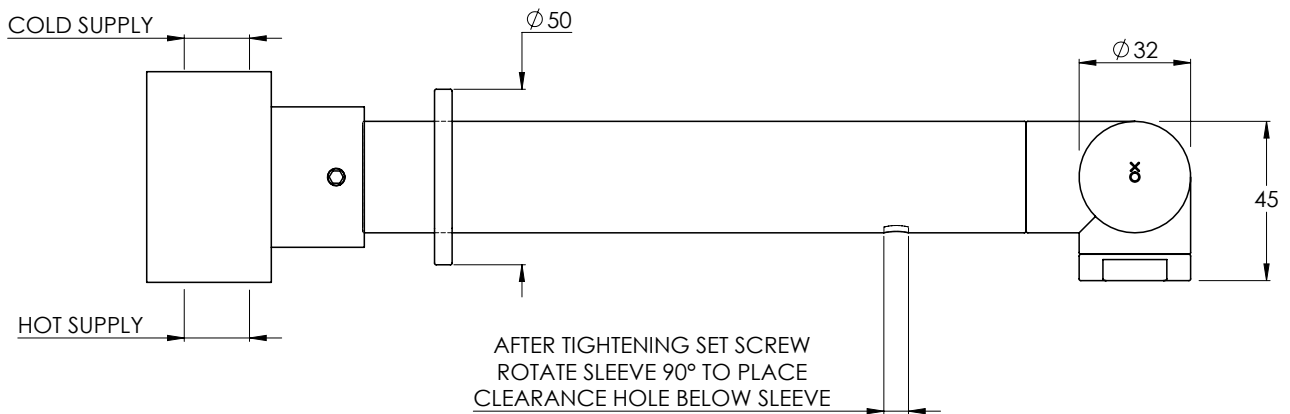

LEFROY BROOKS

IBROC HOUSE ESSEX ROAD
HODDESDON HERTS EN11 0QS UK
T: +44 (0)1992 708 316 F: +44 (0)1992 708 317

XO3020

JO WALL MOUNTED MONO BASIN MIXER - LONG REACH

DIMENSIONAL DATA SHEET

DATE: 04/10/2019

REVISION: E

COPYRIGHT © LBIP LTD. ALL RIGHTS RESERVED

DIMENSIONS IN MILLIMETRES

WHILST EVERY EFFORT IS MADE TO ENSURE THE ACCURACY OF THESE DATA SHEETS THEY ARE SUBJECT TO CHANGE WITHOUT NOTICE AS PART OF THE COMPANY'S PRODUCT DEVELOPMENT PROCESS