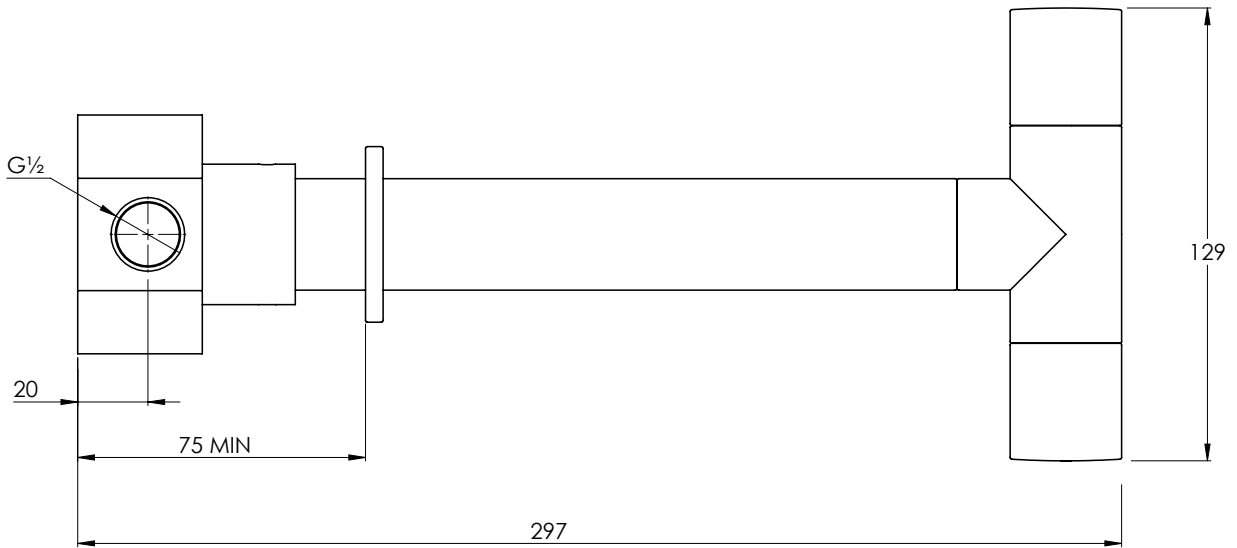

LEFROY BROOKS

IBROC HOUSE ESSEX ROAD
HODDESDON HERTS EN11 0QS UK
T: +44 (0)1992 708 316 F: +44 (0)1992 708 317

XO3020

JO WALL MOUNTED MONO BASIN MIXER - LONG REACH

DIMENSIONAL DATA SHEET

DATE: 04/10/2019

REVISION: E

COPYRIGHT © LBIP LTD. ALL RIGHTS RESERVED

DIMENSIONS IN MILLIMETRES

WHILST EVERY EFFORT IS MADE TO ENSURE THE ACCURACY OF THESE DATA SHEETS THEY ARE SUBJECT TO CHANGE WITHOUT NOTICE AS PART OF THE COMPANY'S PRODUCT DEVELOPMENT PROCESS