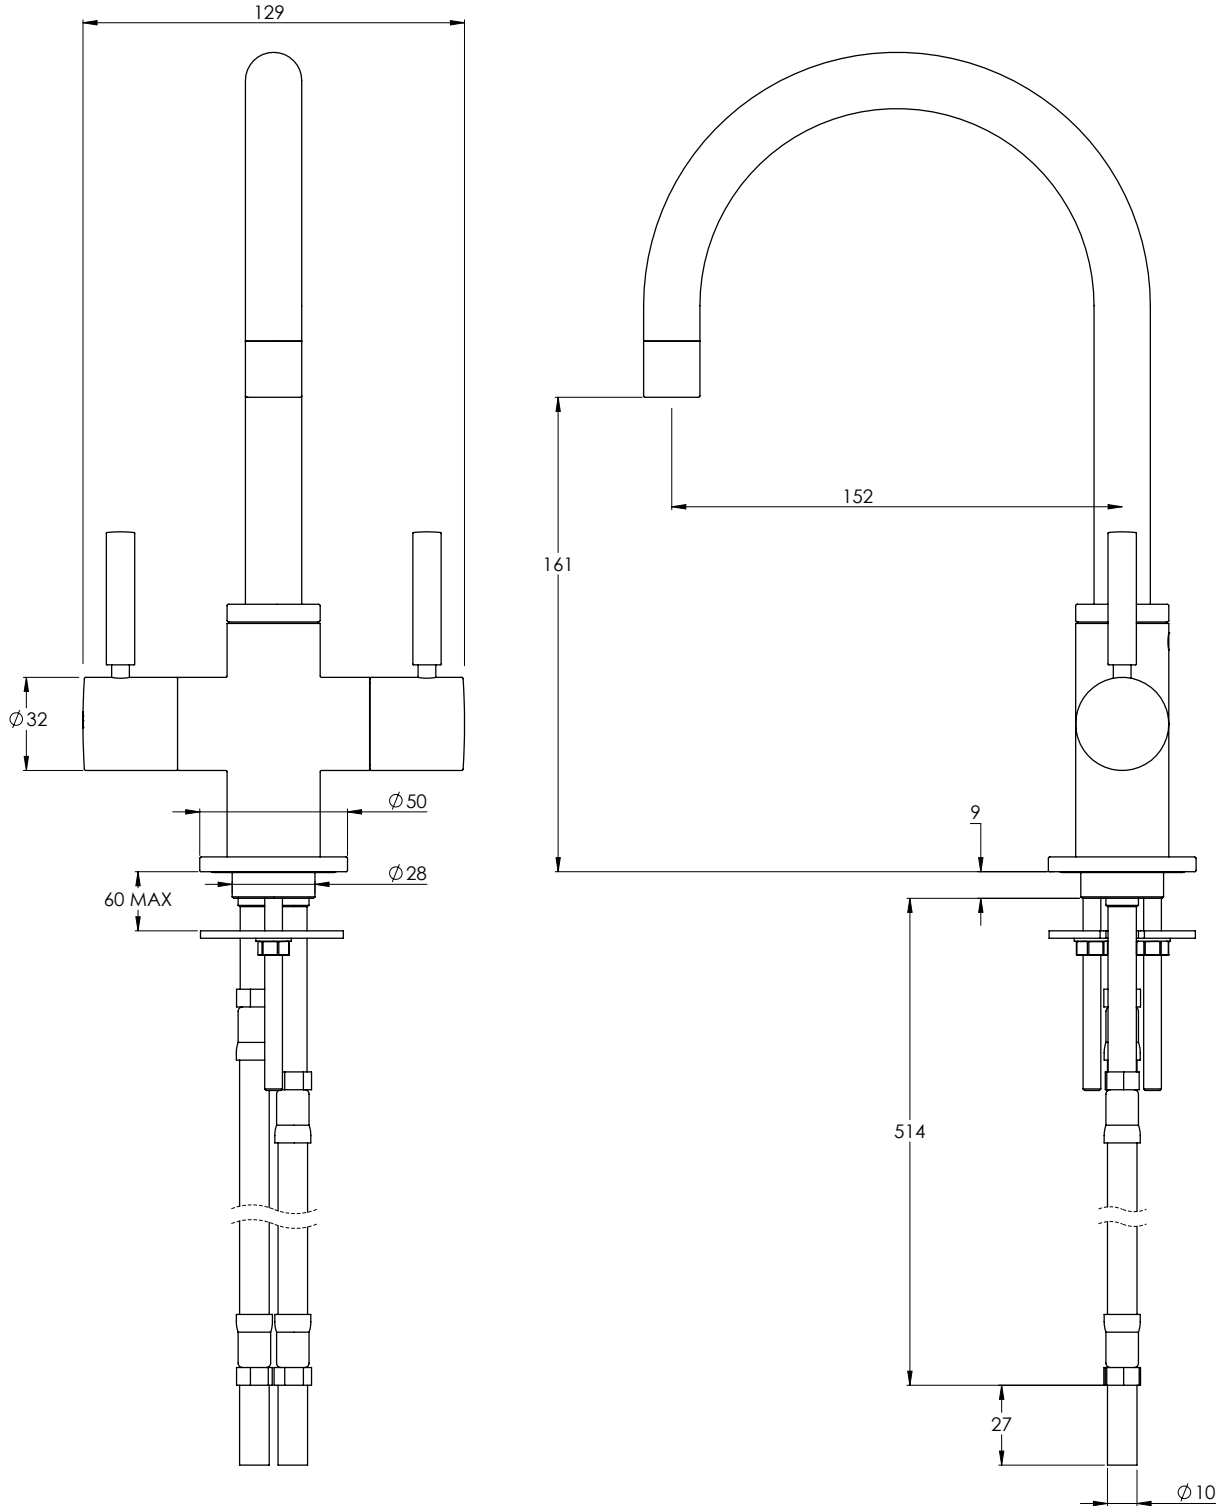

LEFROY BROOKS

IBROC HOUSE ESSEX ROAD
HODDESDON HERTS EN11 0QS UK
T: +44 (0)1992 708 316 F: +44 (0)1992 708 317

XO3050

ZU DECK MOUNTED MONO MIXER (LOW)

DIMENSIONAL DATA SHEET

DATE: 04/10/2019

REVISION: C

COPYRIGHT © LBIP LTD. ALL RIGHTS RESERVED

DIMENSIONS IN MILLIMETRES

WHILST EVERY EFFORT IS MADE TO ENSURE THE ACCURACY OF THESE DATA SHEETS THEY ARE SUBJECT TO CHANGE WITHOUT NOTICE AS PART OF THE COMPANY'S PRODUCT DEVELOPMENT PROCESS